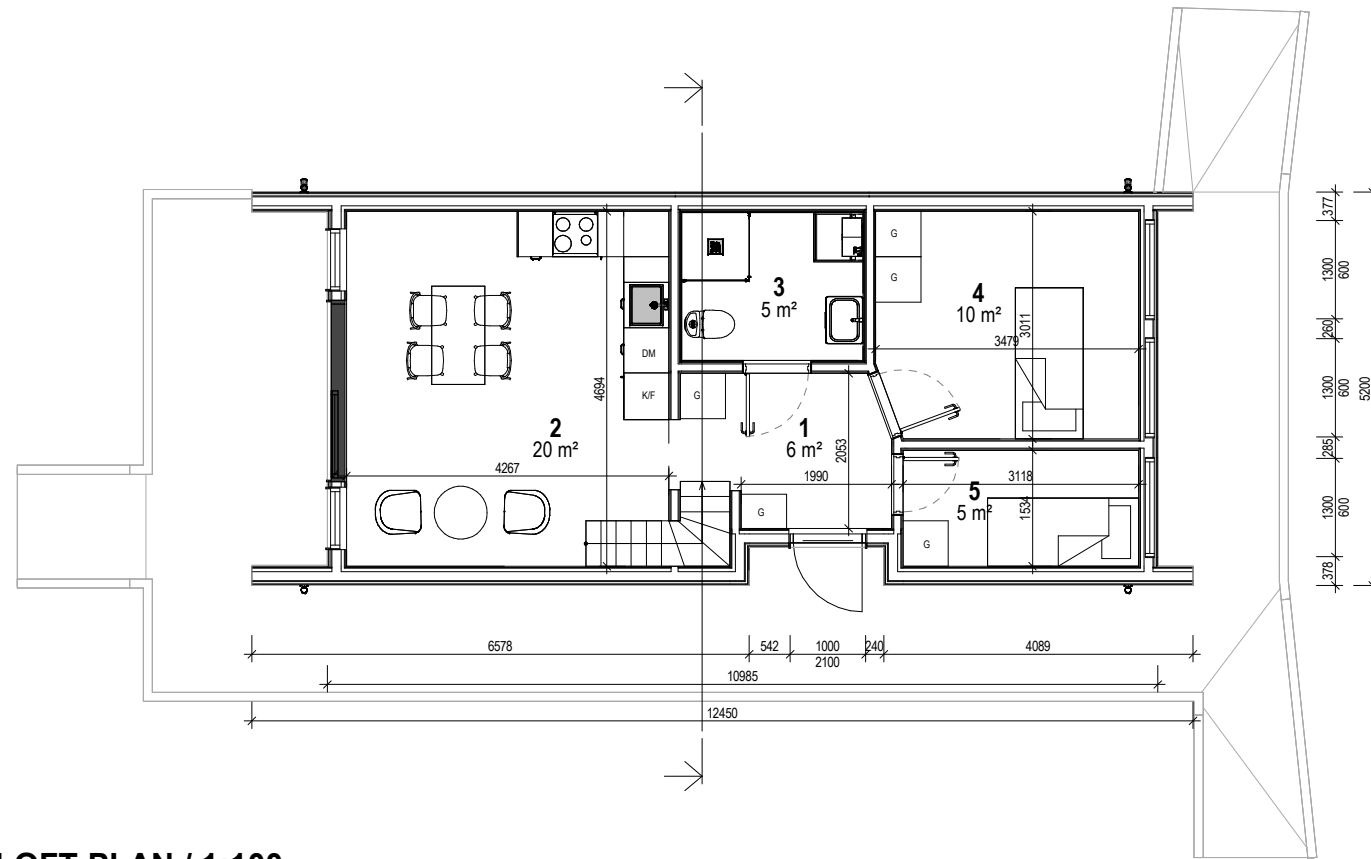

PROJECT: CAMPING_HOUSE
ADDRESS: GOTLAND ÖSTERGARN FALHAMMARS 1:22

CLIENT: -

DRAWING NAME:
FASAD

SCALE: 1:100

DRAWN BY:
RINALDS

DATE CREATED:
18.10.2023

REV:

REV DATE:

PLAN / 1:100

PLANLÖSNING

1. HALL
2. KÖK / VARDAGSRUM
3. BADRUM
4. SOVRUM
5. SOVRUM

LOFT YTA: 29m²

BOA: 46m²

BYA: 56.97m²

LOFT PLAN / 1:100

PROJECT: CAMPING_HOUSE
ADDRESS: GOTLAND ÖSTERGARN FALHAMMARS 1:22