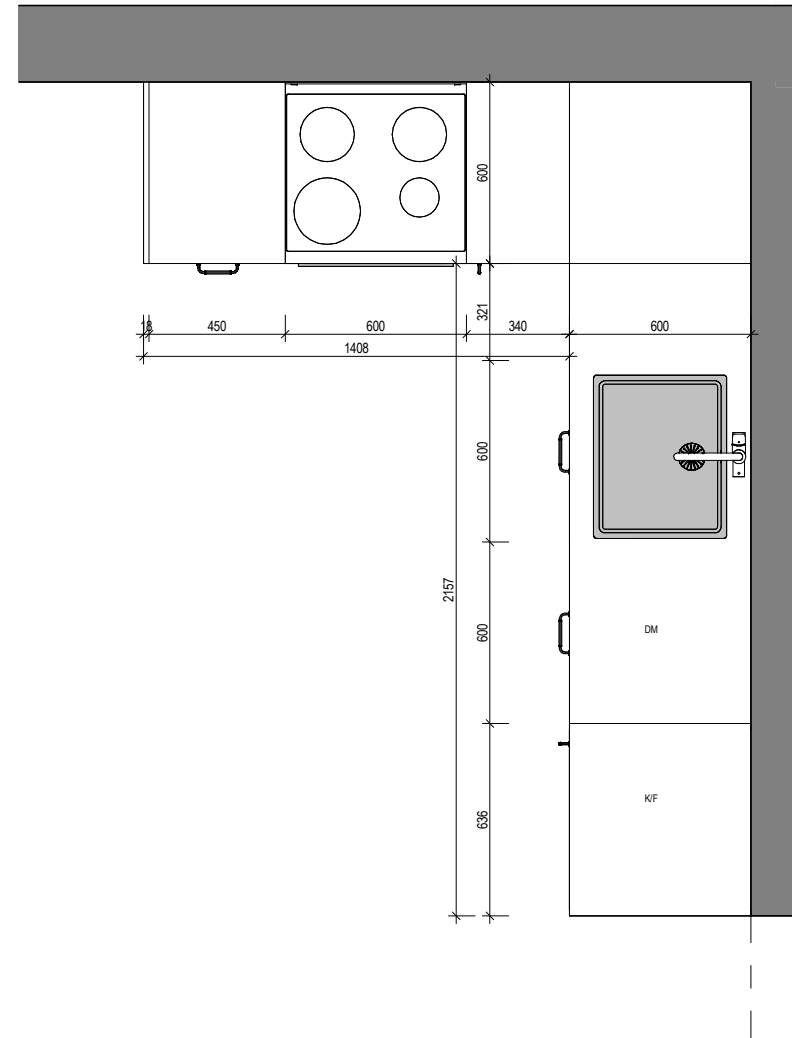

PLAN / 1:100

PLANLÖSNING

1. HALL
2. KÖK / VARDAGSRUM
3. BADRUM
4. SOVRUM
5. SOVRUM

LOFT YTA: 29m²

BOA: 46m²

BYA: 56.97m²

LOFT PLAN / 1:100

PROJECT: CAMPING_HOUSE
ADDRESS: GOTLAND ÖSTERGARN FALHAMMARS 1:22

CLIENT: -

DRAWING NAME:
PLAN

SCALE: 1:100

DRAWN BY:
RINALDS

DATE CREATED:
18.10.2023

REV:

REV DATE:

PLAN / 1:25