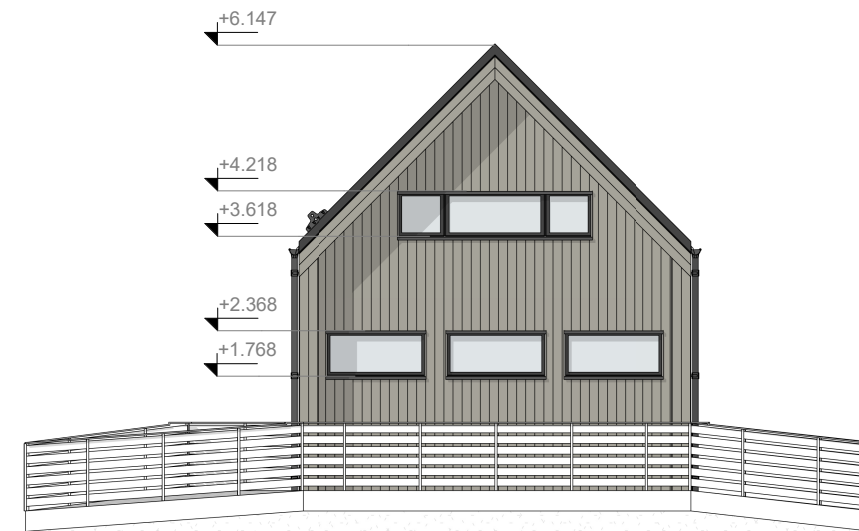

FASAD / 1:100

FASAD BEARBETNING MATERIAL

FASAD /
TRÄBEKLÄDNAD

AUSON
TJÄRNVITRIOL

TAK /
PLÅT

RR23

FÖNSTER / DÖRR
RAM

RAL-7016MAT

PROJECT: CAMPING_HOUSE
ADDRESS: GOTLAND ÖSTERGARN FALHAMMARS 1:22

CLIENT: -

DRAWING NAME:
FASAD

SCALE: 1:100

DRAWN BY:
RINALDS

DATE CREATED:
18.10.2023

REV:

REV DATE: