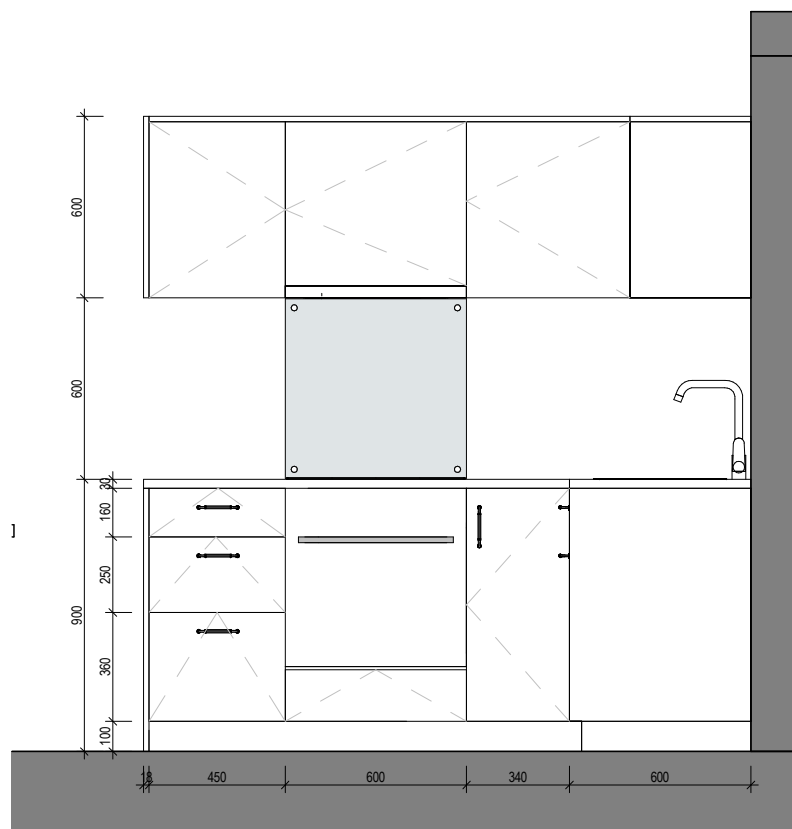

2-2 / 1:25

  Öbo Hus 0706-489838 Broväg 123 62173 Visby	PROJECT: CAMPING_HOUSE ADDRESS: GOTLAND ÖSTERGARN FALHAMMARS 1:22	CLIENT: -	
	DRAWING NAME: KITCHEN	SCALE: 1:25	
DRAWN BY: RINALDS	DATE CREATED: 18.10.2023	REV:	REV DATE: