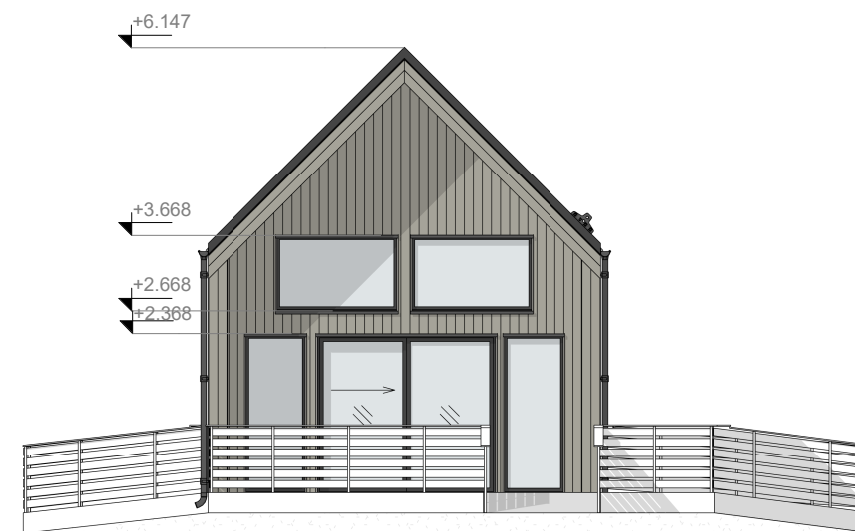

FASAD / 1:100

FASAD BEARBETNING MATERIAL

FASAD /
TRÄBEKLÄDNAD

AUSON
TJÄRNVITRIOL

TAK /
PLÅT

RR23

FÖNSTER / DÖRR
RAM

RAL-7016MAT

PROJECT: CAMPING_HOUSE
ADDRESS: GOTLAND ÖSTERGARN FALHAMMARS 1:22

CLIENT: -

DRAWING NAME:
FASAD

SCALE: 1:100

DRAWN BY:
RINALDS

DATE CREATED:
18.10.2023

REV:

REV DATE: