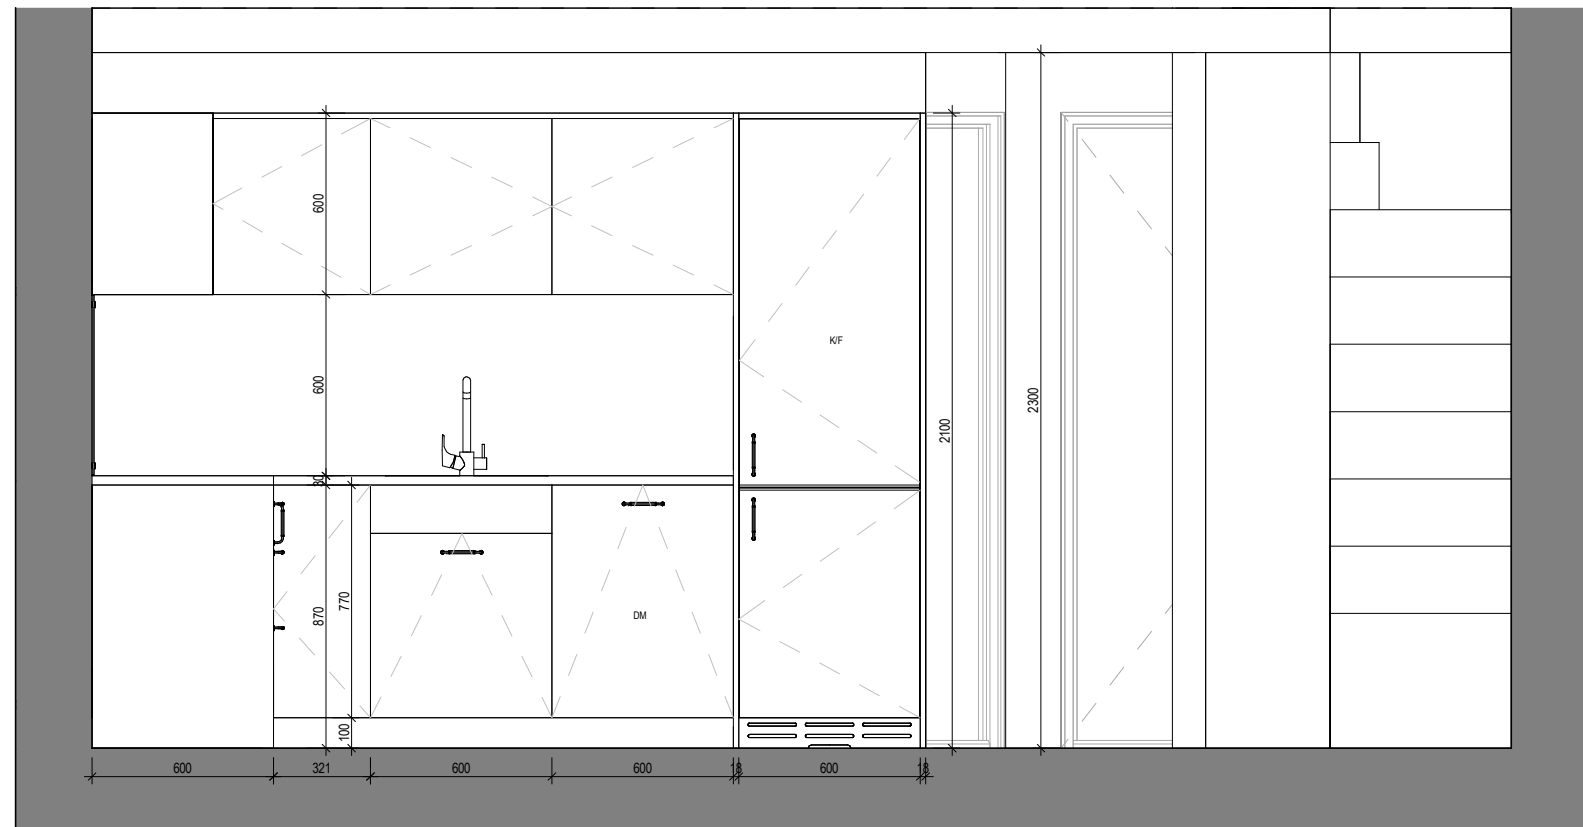

1-1 / 1:25

  Öbo Hus 0706-489838 Broväg 123 62173 Visby	PROJECT: CAMPING_HOUSE ADDRESS: GOTLAND ÖSTERGARN FALHAMMARS 1:22	CLIENT: -	
	DRAWING NAME: KITCHEN	SCALE: 1:25	
DRAWN BY: RINALDS	DATE CREATED: 18.10.2023	REV:	REV DATE: